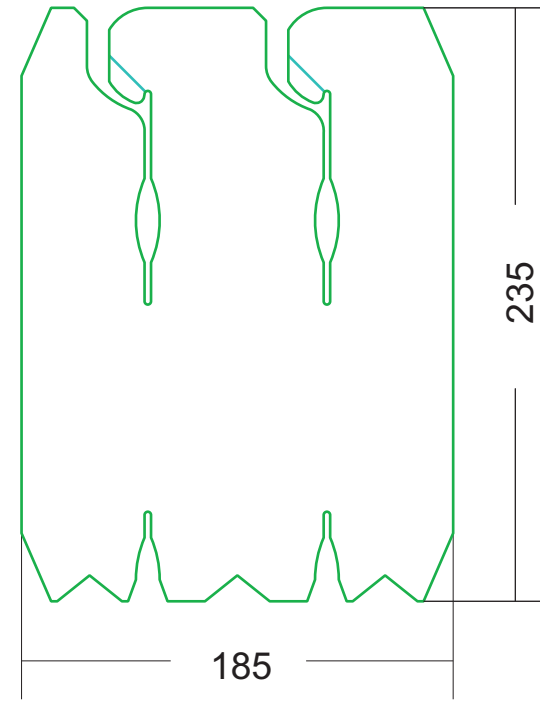

ITEM	VINHALF 6	
DESCRIPTION	SIZE	1 Partition (Set)
2 Slot	198x160	1 Pc
1 Slot	120x160	2 Pcs
MATERIAL	400GSM GREY BOARD	

ITEM	VINMAG 6	
DESCRIPTION	SIZE	1 Partition (Set)
2 Slot	295X250	1 Pc
1 Slot	190X250	2 Pcs
MATERIAL	400GSM GREY BOARD	

ITEM	VINSURE 12	
DESCRIPTION	SIZE	1 Partition (Set)
3 Slot	280 X 275	2 Pcs
2 Slot	200 X 275	3 Pcs
MATERIAL	400GSM GREY BOARD	

ITEM	VINFIZZ 12	
DESCRIPTION	SIZE	1 Partition (Set)
3 Slot	338 X 220	2 Pcs
2 Slot	210 X 220	3 Pcs
MATERIAL	400GSM GREY BOARD	

ITEM	VINFIZZ 46	
DESCRIPTION	SIZE	1 Partition (Set)
3 Slot	335 X 235	2 Pcs
2 Slot	245 X 235	3 Pcs
MATERIAL	400GSM GREY BOARD	

ITEM	VINMINI	
DESCRIPTION	SIZE	1 Partition (Set)
3 Slot	250 X 235	2 Pcs
2 Slot	185 X 235	3 Pcs
MATERIAL	400GSM GREY BOARD	

ITEM	VINMINI 24	
DESCRIPTION	SIZE	1 Partition (Set)
5 Slot	380 X 235	3 Pcs
3 Slot	250 X 235	5 Pcs
MATERIAL	400GSM GREY BOARD	