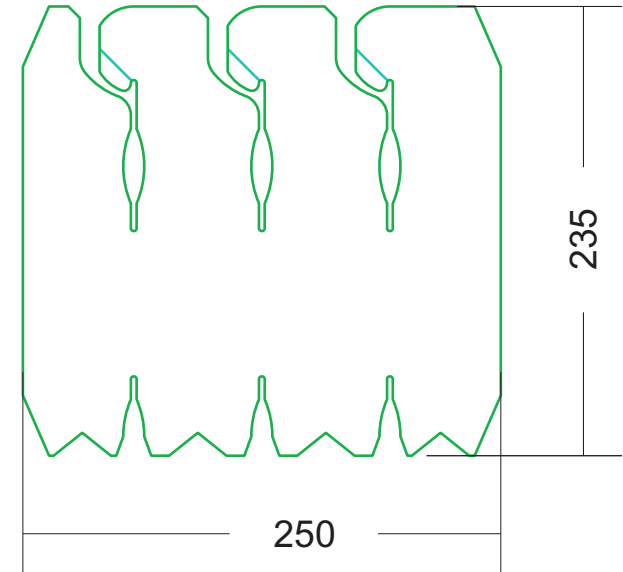

ITEM	VINHALF 6	
DESCRIPTION	SIZE	1 Partition (Set)
2 Slot	198x160	1 Pc
1 Slot	120x160	2 Pcs
MATERIAL	400GSM GREY BOARD	

ITEM	VINMAG 6	
DESCRIPTION	SIZE	1 Partition (Set)
2 Slot	295X250	1 Pc
1 Slot	190X250	2 Pcs
MATERIAL	400GSM GREY BOARD	

ITEM	VINSURE 12	
DESCRIPTION	SIZE	1 Partition (Set)
3 Slot	280 X 275	2 Pcs
2 Slot	200 X 275	3 Pcs
MATERIAL	400GSM GREY BOARD	

ITEM	VINFIZZ 12	
DESCRIPTION	SIZE	1 Partition (Set)
3 Slot	338 X 220	2 Pcs
2 Slot	210 X 220	3 Pcs
MATERIAL	400GSM GREY BOARD	

ITEM	VINFIZZ 46	
DESCRIPTION	SIZE	1 Partition (Set)
3 Slot	335 X 235	2 Pcs
2 Slot	245 X 235	3 Pcs
MATERIAL	400GSM GREY BOARD	

ITEM	VINMINI	
DESCRIPTION	SIZE	1 Partition (Set)
3 Slot	250 X 235	2 Pcs
2 Slot	185 X 235	3 Pcs
MATERIAL	400GSM GREY BOARD	

ITEM	VINMINI 24	
DESCRIPTION	SIZE	1 Partition (Set)
5 Slot	380 X 235	3 Pcs
3 Slot	250 X 235	5 Pcs
MATERIAL	400GSM GREY BOARD	