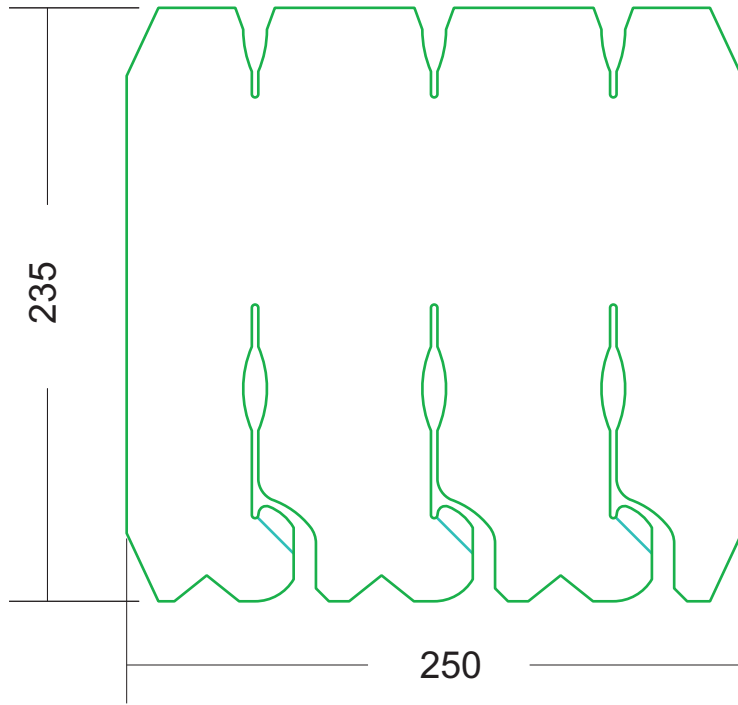

ITEM	VINHALF 6	
DESCRIPTION	SIZE	1 Partition (Set)
2 Slot	198x160	1 Pc
1 Slot	120x160	2 Pcs
MATERIAL	400GSM GREY BOARD	

ITEM	VINMAG 6	
DESCRIPTION	SIZE	1 Partition (Set)
2 Slot	295X250	1 Pc
1 Slot	190X250	2 Pcs
MATERIAL	400GSM GREY BOARD	

ITEM	VINSURE 12	
DESCRIPTION	SIZE	1 Partition (Set)
3 Slot	280 X 275	2 Pcs
2 Slot	200 X 275	3 Pcs
MATERIAL	400GSM GREY BOARD	

ITEM	VINFIZZ 12	
DESCRIPTION	SIZE	1 Partition (Set)
3 Slot	338 X 220	2 Pcs
2 Slot	210 X 220	3 Pcs
MATERIAL	400GSM GREY BOARD	

ITEM	VINFIZZ 46	
DESCRIPTION	SIZE	1 Partition (Set)
3 Slot	335 X 235	2 Pcs
2 Slot	245 X 235	3 Pcs
MATERIAL	400GSM GREY BOARD	

ITEM	VINMINI	
DESCRIPTION	SIZE	1 Partition (Set)
3 Slot	250 X 235	2 Pcs
2 Slot	185 X 235	3 Pcs
MATERIAL	400GSM GREY BOARD	

ITEM	VINMINI 24	
DESCRIPTION	SIZE	1 Partition (Set)
5 Slot	380 X 235	3 Pcs
3 Slot	250 X 235	5 Pcs
MATERIAL	400GSM GREY BOARD	