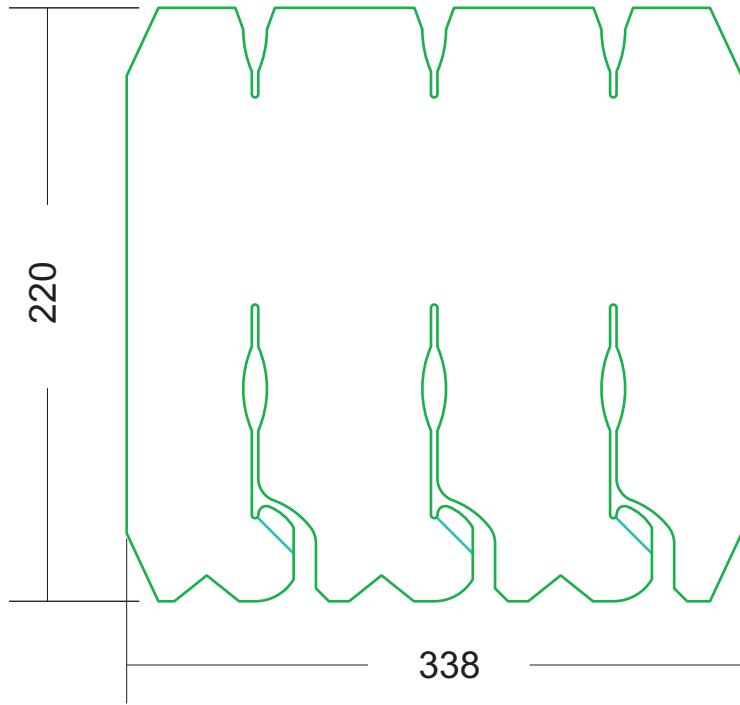

ITEM	VINHALF 6	
DESCRIPTION	SIZE	1 Partition (Set)
2 Slot	198x160	1 Pc
1 Slot	120x160	2 Pcs
MATERIAL	400GSM GREY BOARD	

ITEM	VINMAG 6	
DESCRIPTION	SIZE	1 Partition (Set)
2 Slot	295X250	1 Pc
1 Slot	190X250	2 Pcs
MATERIAL	400GSM GREY BOARD	

ITEM	VINSURE 12	
DESCRIPTION	SIZE	1 Partition (Set)
3 Slot	280 X 275	2 Pcs
2 Slot	200 X 275	3 Pcs
MATERIAL	400GSM GREY BOARD	

ITEM	VINFIZZ 12	
DESCRIPTION	SIZE	1 Partition (Set)
3 Slot	338 X 220	2 Pcs
2 Slot	210 X 220	3 Pcs
MATERIAL	400GSM GREY BOARD	

ITEM	VINFIZZ 46	
DESCRIPTION	SIZE	1 Partition (Set)
3 Slot	335 X 235	2 Pcs
2 Slot	245 X 235	3 Pcs
MATERIAL	400GSM GREY BOARD	

ITEM	VINMINI	
DESCRIPTION	SIZE	1 Partition (Set)
3 Slot	250 X 235	2 Pcs
2 Slot	185 X 235	3 Pcs
MATERIAL	400GSM GREY BOARD	

ITEM	VINMINI 24	
DESCRIPTION	SIZE	1 Partition (Set)
5 Slot	380 X 235	3 Pcs
3 Slot	250 X 235	5 Pcs
MATERIAL	400GSM GREY BOARD	