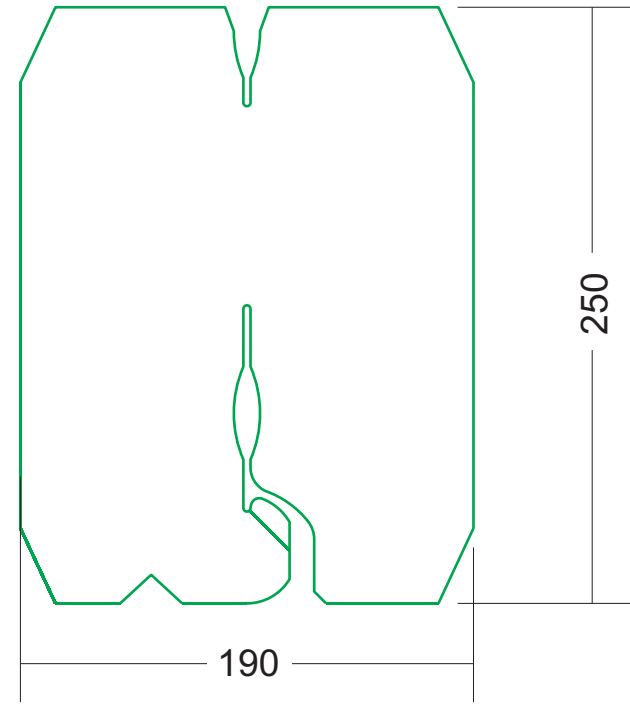

ITEM	VINHALF 6	
DESCRIPTION	SIZE	1 Partition (Set)
2 Slot	198x160	1 Pc
1 Slot	120x160	2 Pcs
MATERIAL	400GSM GREY BOARD	

ITEM	VINMAG 6	
DESCRIPTION	SIZE	1 Partition (Set)
2 Slot	295X250	1 Pc
1 Slot	190X250	2 Pcs
MATERIAL	400GSM GREY BOARD	

ITEM	VINSURE 12	
DESCRIPTION	SIZE	1 Partition (Set)
3 Slot	280 X 275	2 Pcs
2 Slot	200 X 275	3 Pcs
MATERIAL	400GSM GREY BOARD	

ITEM	VINFIZZ 12	
DESCRIPTION	SIZE	1 Partition (Set)
3 Slot	338 X 220	2 Pcs
2 Slot	210 X 220	3 Pcs
MATERIAL	400GSM GREY BOARD	

ITEM	VINFIZZ 46	
DESCRIPTION	SIZE	1 Partition (Set)
3 Slot	335 X 235	2 Pcs
2 Slot	245 X 235	3 Pcs
MATERIAL	400GSM GREY BOARD	

ITEM	VINMINI	
DESCRIPTION	SIZE	1 Partition (Set)
3 Slot	250 X 235	2 Pcs
2 Slot	185 X 235	3 Pcs
MATERIAL	400GSM GREY BOARD	

ITEM	VINMINI 24	
DESCRIPTION	SIZE	1 Partition (Set)
5 Slot	380 X 235	3 Pcs
3 Slot	250 X 235	5 Pcs
MATERIAL	400GSM GREY BOARD	