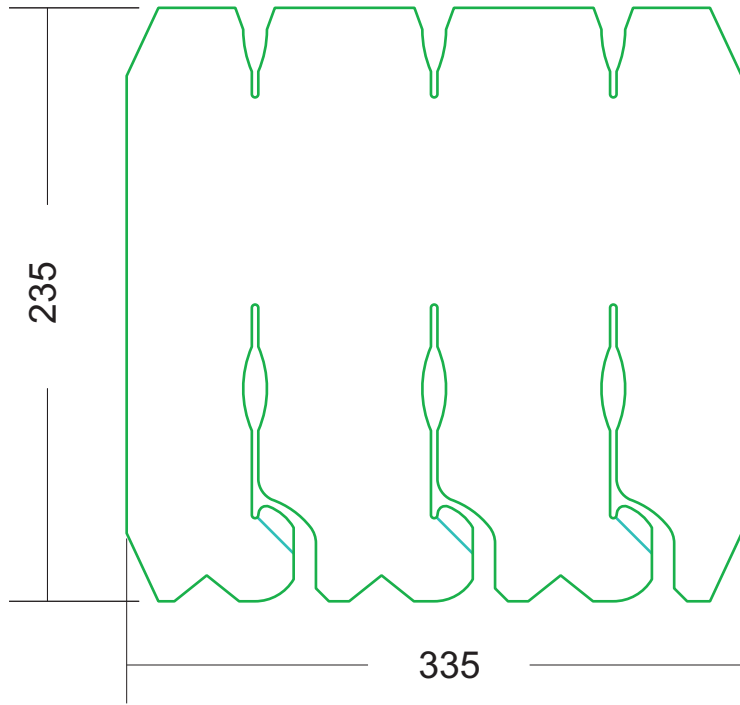

ITEM	VINHALF 6	
DESCRIPTION	SIZE	1 Partition (Set)
2 Slot	198x160	1 Pc
1 Slot	120x160	2 Pcs
MATERIAL	400GSM GREY BOARD	

ITEM	VINMAG 6	
DESCRIPTION	SIZE	1 Partition (Set)
2 Slot	295X250	1 Pc
1 Slot	190X250	2 Pcs
MATERIAL	400GSM GREY BOARD	

ITEM	VINSURE 12	
DESCRIPTION	SIZE	1 Partition (Set)
3 Slot	280 X 275	2 Pcs
2 Slot	200 X 275	3 Pcs
MATERIAL	400GSM GREY BOARD	

ITEM	VINFIZZ 12	
DESCRIPTION	SIZE	1 Partition (Set)
3 Slot	338 X 220	2 Pcs
2 Slot	210 X 220	3 Pcs
MATERIAL	400GSM GREY BOARD	

ITEM	VINFIZZ 46	
DESCRIPTION	SIZE	1 Partition (Set)
3 Slot	335 X 235	2 Pcs
2 Slot	245 X 235	3 Pcs
MATERIAL	400GSM GREY BOARD	

ITEM	VINMINI	
DESCRIPTION	SIZE	1 Partition (Set)
3 Slot	250 X 235	2 Pcs
2 Slot	185 X 235	3 Pcs
MATERIAL	400GSM GREY BOARD	

ITEM	VINMINI 24	
DESCRIPTION	SIZE	1 Partition (Set)
5 Slot	380 X 235	3 Pcs
3 Slot	250 X 235	5 Pcs
MATERIAL	400GSM GREY BOARD	