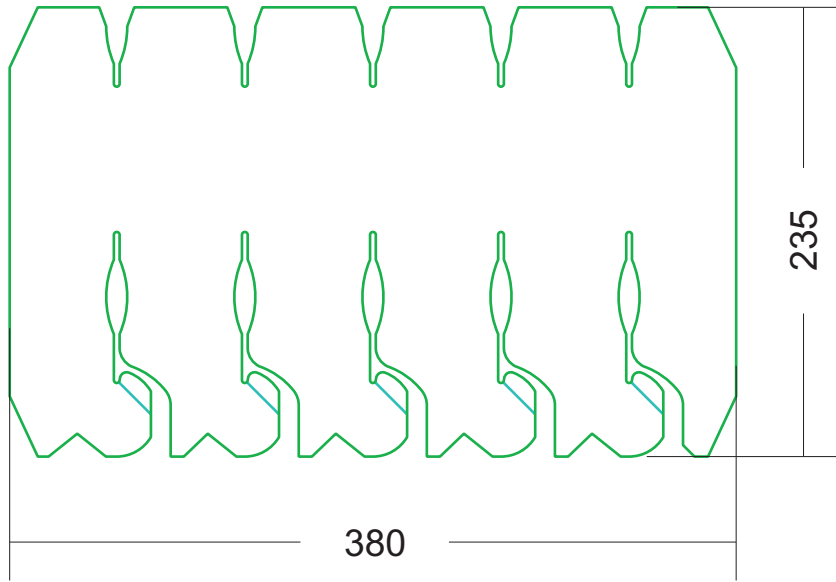

ITEM	VINHALF 6	
DESCRIPTION	SIZE	1 Partition (Set)
2 Slot	198x160	1 Pc
1 Slot	120x160	2 Pcs
MATERIAL	400GSM GREY BOARD	

ITEM	VINMAG 6	
DESCRIPTION	SIZE	1 Partition (Set)
2 Slot	295X250	1 Pc
1 Slot	190X250	2 Pcs
MATERIAL	400GSM GREY BOARD	

ITEM	VINSURE 12	
DESCRIPTION	SIZE	1 Partition (Set)
3 Slot	280 X 275	2 Pcs
2 Slot	200 X 275	3 Pcs
MATERIAL	400GSM GREY BOARD	

ITEM	VINFIZZ 12	
DESCRIPTION	SIZE	1 Partition (Set)
3 Slot	338 X 220	2 Pcs
2 Slot	210 X 220	3 Pcs
MATERIAL	400GSM GREY BOARD	

ITEM	VINFIZZ 46	
DESCRIPTION	SIZE	1 Partition (Set)
3 Slot	335 X 235	2 Pcs
2 Slot	245 X 235	3 Pcs
MATERIAL	400GSM GREY BOARD	

ITEM	VINMINI	
DESCRIPTION	SIZE	1 Partition (Set)
3 Slot	250 X 235	2 Pcs
2 Slot	185 X 235	3 Pcs
MATERIAL	400GSM GREY BOARD	

ITEM	VINMINI 24	
DESCRIPTION	SIZE	1 Partition (Set)
5 Slot	380 X 235	3 Pcs
3 Slot	250 X 235	5 Pcs
MATERIAL	400GSM GREY BOARD	