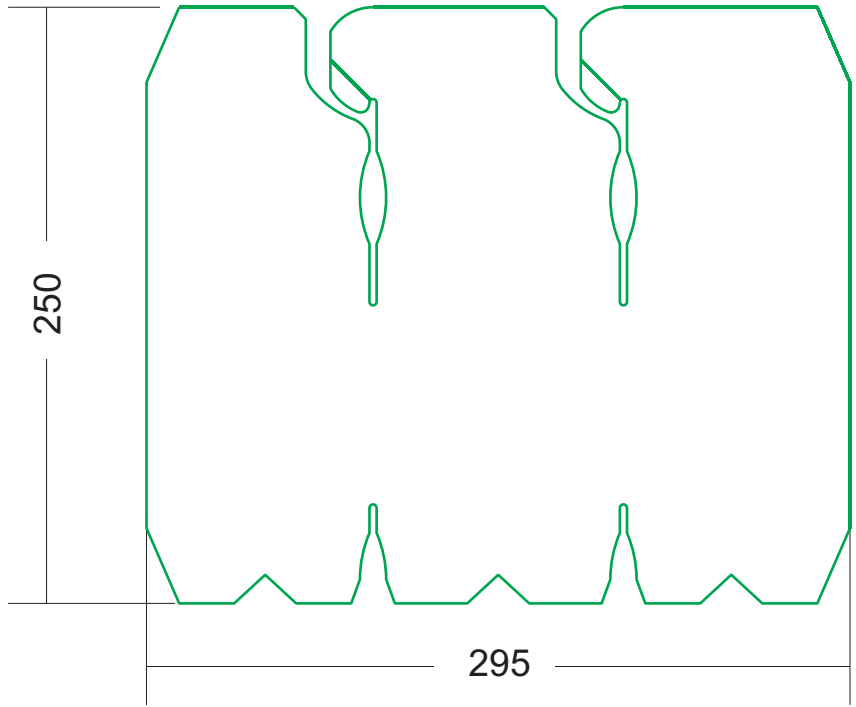

ITEM	VINHALF 6	
DESCRIPTION	SIZE	1 Partition (Set)
2 Slot	198x160	1 Pc
1 Slot	120x160	2 Pcs
MATERIAL	400GSM GREY BOARD	

ITEM	VINMAG 6	
DESCRIPTION	SIZE	1 Partition (Set)
2 Slot	295X250	1 Pc
1 Slot	190X250	2 Pcs
MATERIAL	400GSM GREY BOARD	

ITEM	VINSURE 12	
DESCRIPTION	SIZE	1 Partition (Set)
3 Slot	280 X 275	2 Pcs
2 Slot	200 X 275	3 Pcs
MATERIAL	400GSM GREY BOARD	

ITEM	VINFIZZ 12	
DESCRIPTION	SIZE	1 Partition (Set)
3 Slot	338 X 220	2 Pcs
2 Slot	210 X 220	3 Pcs
MATERIAL	400GSM GREY BOARD	

ITEM	VINFIZZ 46	
DESCRIPTION	SIZE	1 Partition (Set)
3 Slot	335 X 235	2 Pcs
2 Slot	245 X 235	3 Pcs
MATERIAL	400GSM GREY BOARD	

ITEM	VINMINI	
DESCRIPTION	SIZE	1 Partition (Set)
3 Slot	250 X 235	2 Pcs
2 Slot	185 X 235	3 Pcs
MATERIAL	400GSM GREY BOARD	

ITEM	VINMINI 24	
DESCRIPTION	SIZE	1 Partition (Set)
5 Slot	380 X 235	3 Pcs
3 Slot	250 X 235	5 Pcs
MATERIAL	400GSM GREY BOARD	