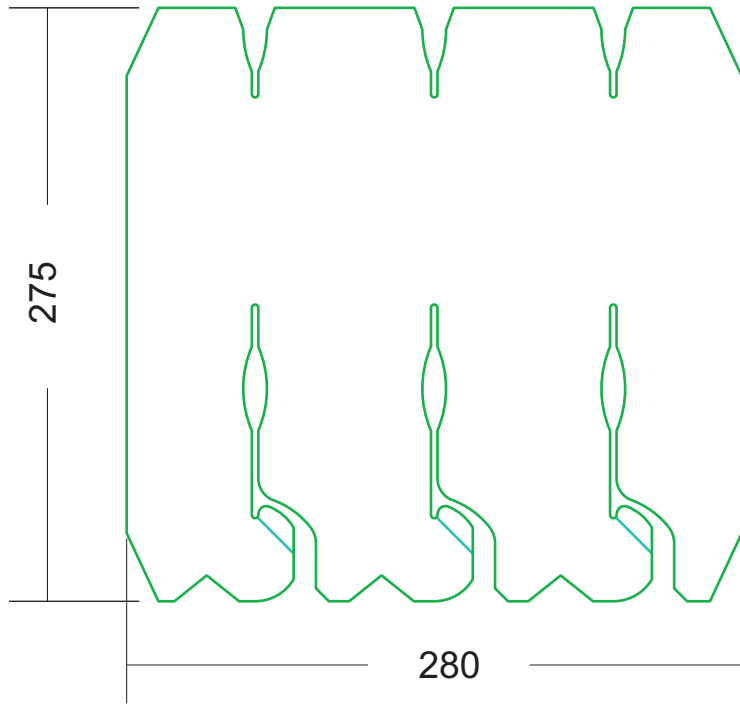

ITEM	VINHALF 6	
DESCRIPTION	SIZE	1 Partition (Set)
2 Slot	198x160	1 Pc
1 Slot	120x160	2 Pcs
MATERIAL	400GSM GREY BOARD	

ITEM	VINMAG 6	
DESCRIPTION	SIZE	1 Partition (Set)
2 Slot	295X250	1 Pc
1 Slot	190X250	2 Pcs
MATERIAL	400GSM GREY BOARD	

ITEM	VINSURE 12	
DESCRIPTION	SIZE	1 Partition (Set)
3 Slot	280 X 275	2 Pcs
2 Slot	200 X 275	3 Pcs
MATERIAL	400GSM GREY BOARD	

ITEM	VINFIZZ 12	
DESCRIPTION	SIZE	1 Partition (Set)
3 Slot	338 X 220	2 Pcs
2 Slot	210 X 220	3 Pcs
MATERIAL	400GSM GREY BOARD	

ITEM	VINFIZZ 46	
DESCRIPTION	SIZE	1 Partition (Set)
3 Slot	335 X 235	2 Pcs
2 Slot	245 X 235	3 Pcs
MATERIAL	400GSM GREY BOARD	

ITEM	VINMINI	
DESCRIPTION	SIZE	1 Partition (Set)
3 Slot	250 X 235	2 Pcs
2 Slot	185 X 235	3 Pcs
MATERIAL	400GSM GREY BOARD	

ITEM	VINMINI 24	
DESCRIPTION	SIZE	1 Partition (Set)
5 Slot	380 X 235	3 Pcs
3 Slot	250 X 235	5 Pcs
MATERIAL	400GSM GREY BOARD	