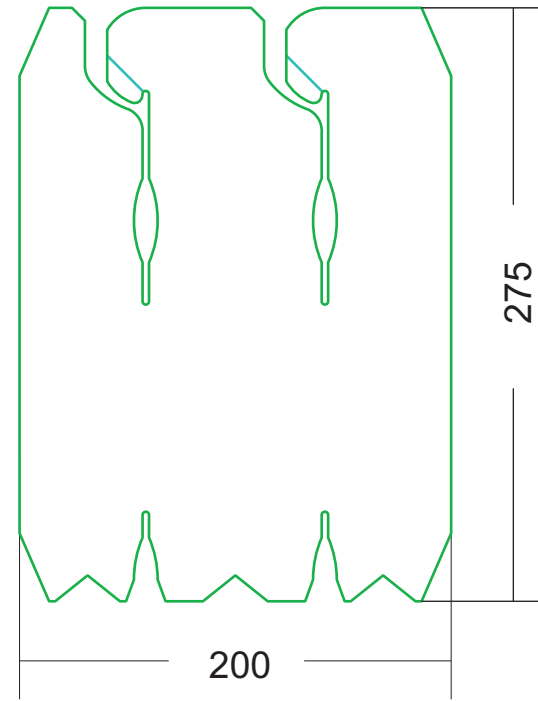

ITEM	VINHALF 6	
DESCRIPTION	SIZE	1 Partition (Set)
2 Slot	198x160	1 Pc
1 Slot	120x160	2 Pcs
MATERIAL	400GSM GREY BOARD	

ITEM	VINMAG 6	
DESCRIPTION	SIZE	1 Partition (Set)
2 Slot	295X250	1 Pc
1 Slot	190X250	2 Pcs
MATERIAL	400GSM GREY BOARD	

ITEM	VINSURE 12	
DESCRIPTION	SIZE	1 Partition (Set)
3 Slot	280 X 275	2 Pcs
2 Slot	200 X 275	3 Pcs
MATERIAL	400GSM GREY BOARD	

ITEM	VINFIZZ 12	
DESCRIPTION	SIZE	1 Partition (Set)
3 Slot	338 X 220	2 Pcs
2 Slot	210 X 220	3 Pcs
MATERIAL	400GSM GREY BOARD	

ITEM	VINFIZZ 46	
DESCRIPTION	SIZE	1 Partition (Set)
3 Slot	335 X 235	2 Pcs
2 Slot	245 X 235	3 Pcs
MATERIAL	400GSM GREY BOARD	

ITEM	VINMINI	
DESCRIPTION	SIZE	1 Partition (Set)
3 Slot	250 X 235	2 Pcs
2 Slot	185 X 235	3 Pcs
MATERIAL	400GSM GREY BOARD	

ITEM	VINMINI 24	
DESCRIPTION	SIZE	1 Partition (Set)
5 Slot	380 X 235	3 Pcs
3 Slot	250 X 235	5 Pcs
MATERIAL	400GSM GREY BOARD	