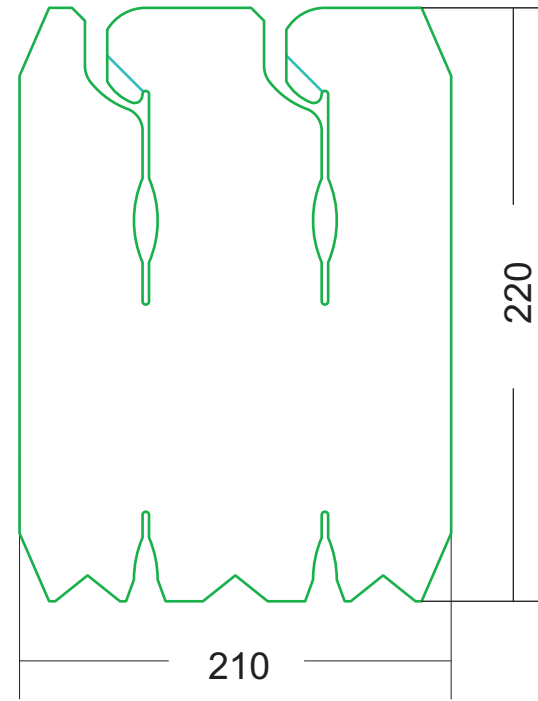

ITEM	VINHALF 6	
DESCRIPTION	SIZE	1 Partition (Set)
2 Slot	198x160	1 Pc
1 Slot	120x160	2 Pcs
MATERIAL	400GSM GREY BOARD	

ITEM	VINMAG 6	
DESCRIPTION	SIZE	1 Partition (Set)
2 Slot	295X250	1 Pc
1 Slot	190X250	2 Pcs
MATERIAL	400GSM GREY BOARD	

ITEM	VINSURE 12	
DESCRIPTION	SIZE	1 Partition (Set)
3 Slot	280 X 275	2 Pcs
2 Slot	200 X 275	3 Pcs
MATERIAL	400GSM GREY BOARD	

ITEM	VINFIZZ 12	
DESCRIPTION	SIZE	1 Partition (Set)
3 Slot	338 X 220	2 Pcs
2 Slot	210 X 220	3 Pcs
MATERIAL	400GSM GREY BOARD	

ITEM	VINFIZZ 46	
DESCRIPTION	SIZE	1 Partition (Set)
3 Slot	335 X 235	2 Pcs
2 Slot	245 X 235	3 Pcs
MATERIAL	400GSM GREY BOARD	

ITEM	VINMINI	
DESCRIPTION	SIZE	1 Partition (Set)
3 Slot	250 X 235	2 Pcs
2 Slot	185 X 235	3 Pcs
MATERIAL	400GSM GREY BOARD	

ITEM	VINMINI 24	
DESCRIPTION	SIZE	1 Partition (Set)
5 Slot	380 X 235	3 Pcs
3 Slot	250 X 235	5 Pcs
MATERIAL	400GSM GREY BOARD	